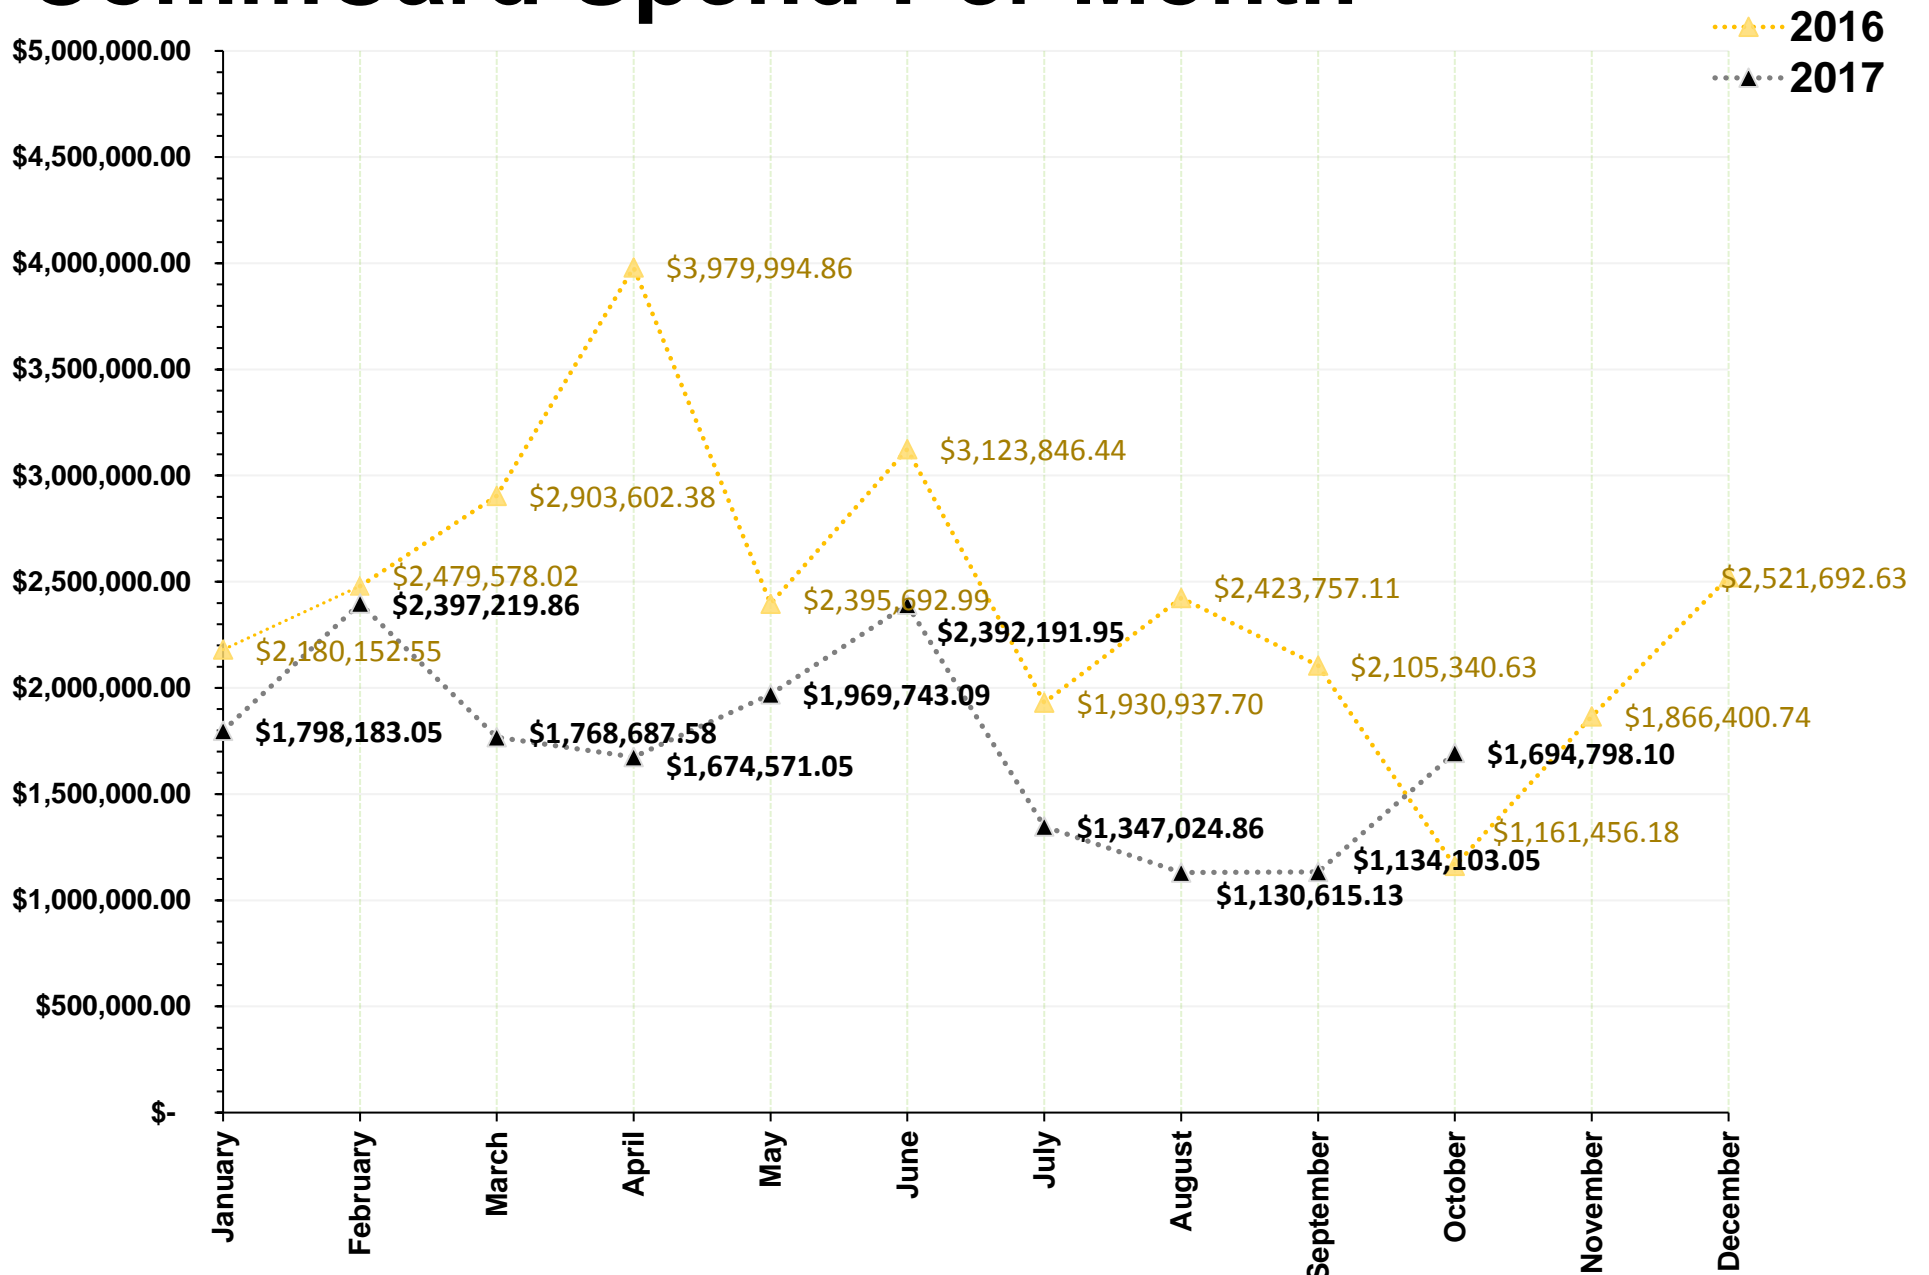

# CommCard Spend Per Month

Calendar Years

Source: CommCard Monthly Spend Report

Calendar Year

Last Updated: November 22, 2017