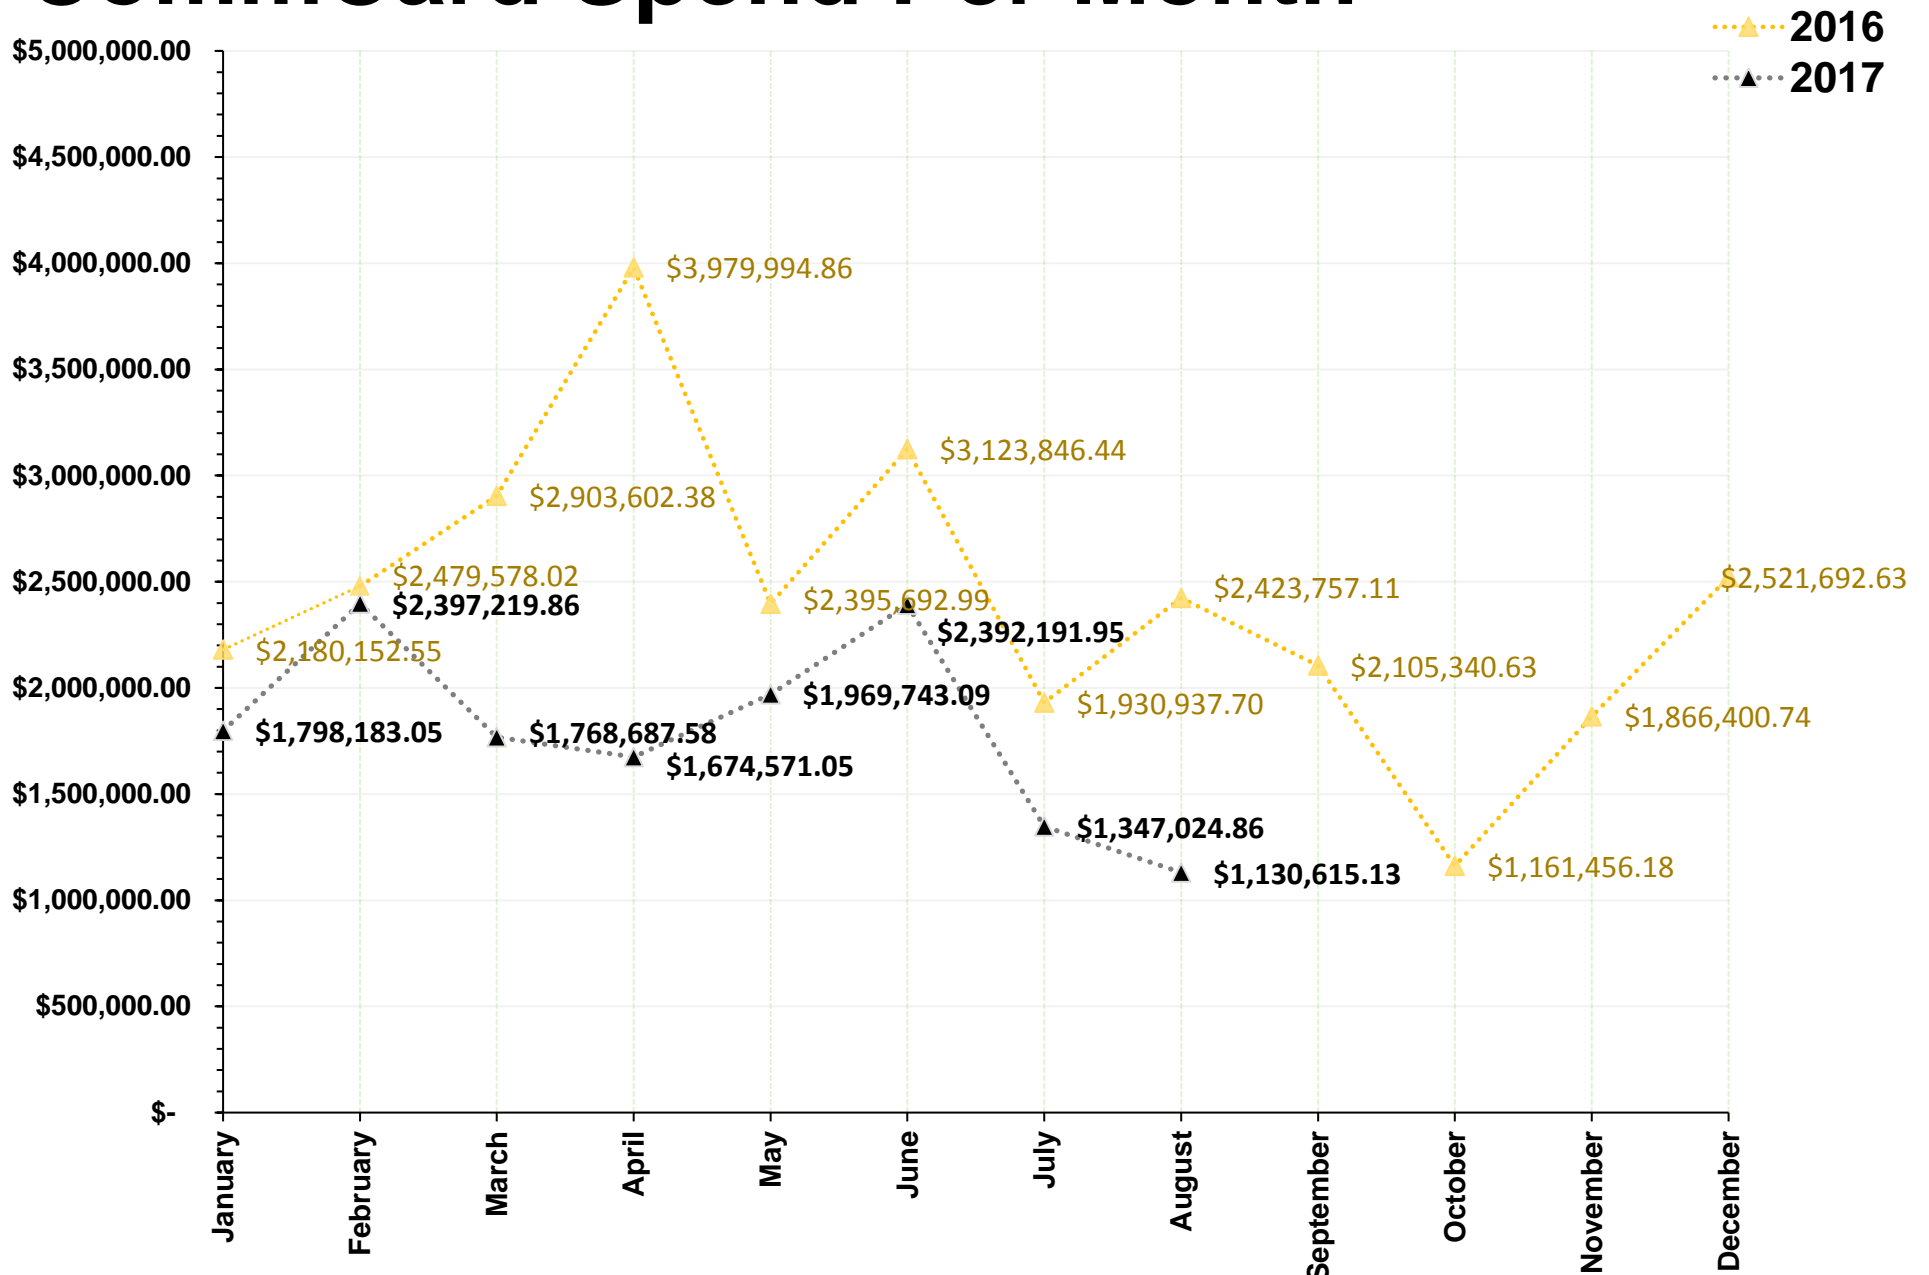

CommCard Spend Per Month

Calendar Years

Source: CommCard Monthly Spend Report

Calendar Year

Last Updated: September 13, 2017