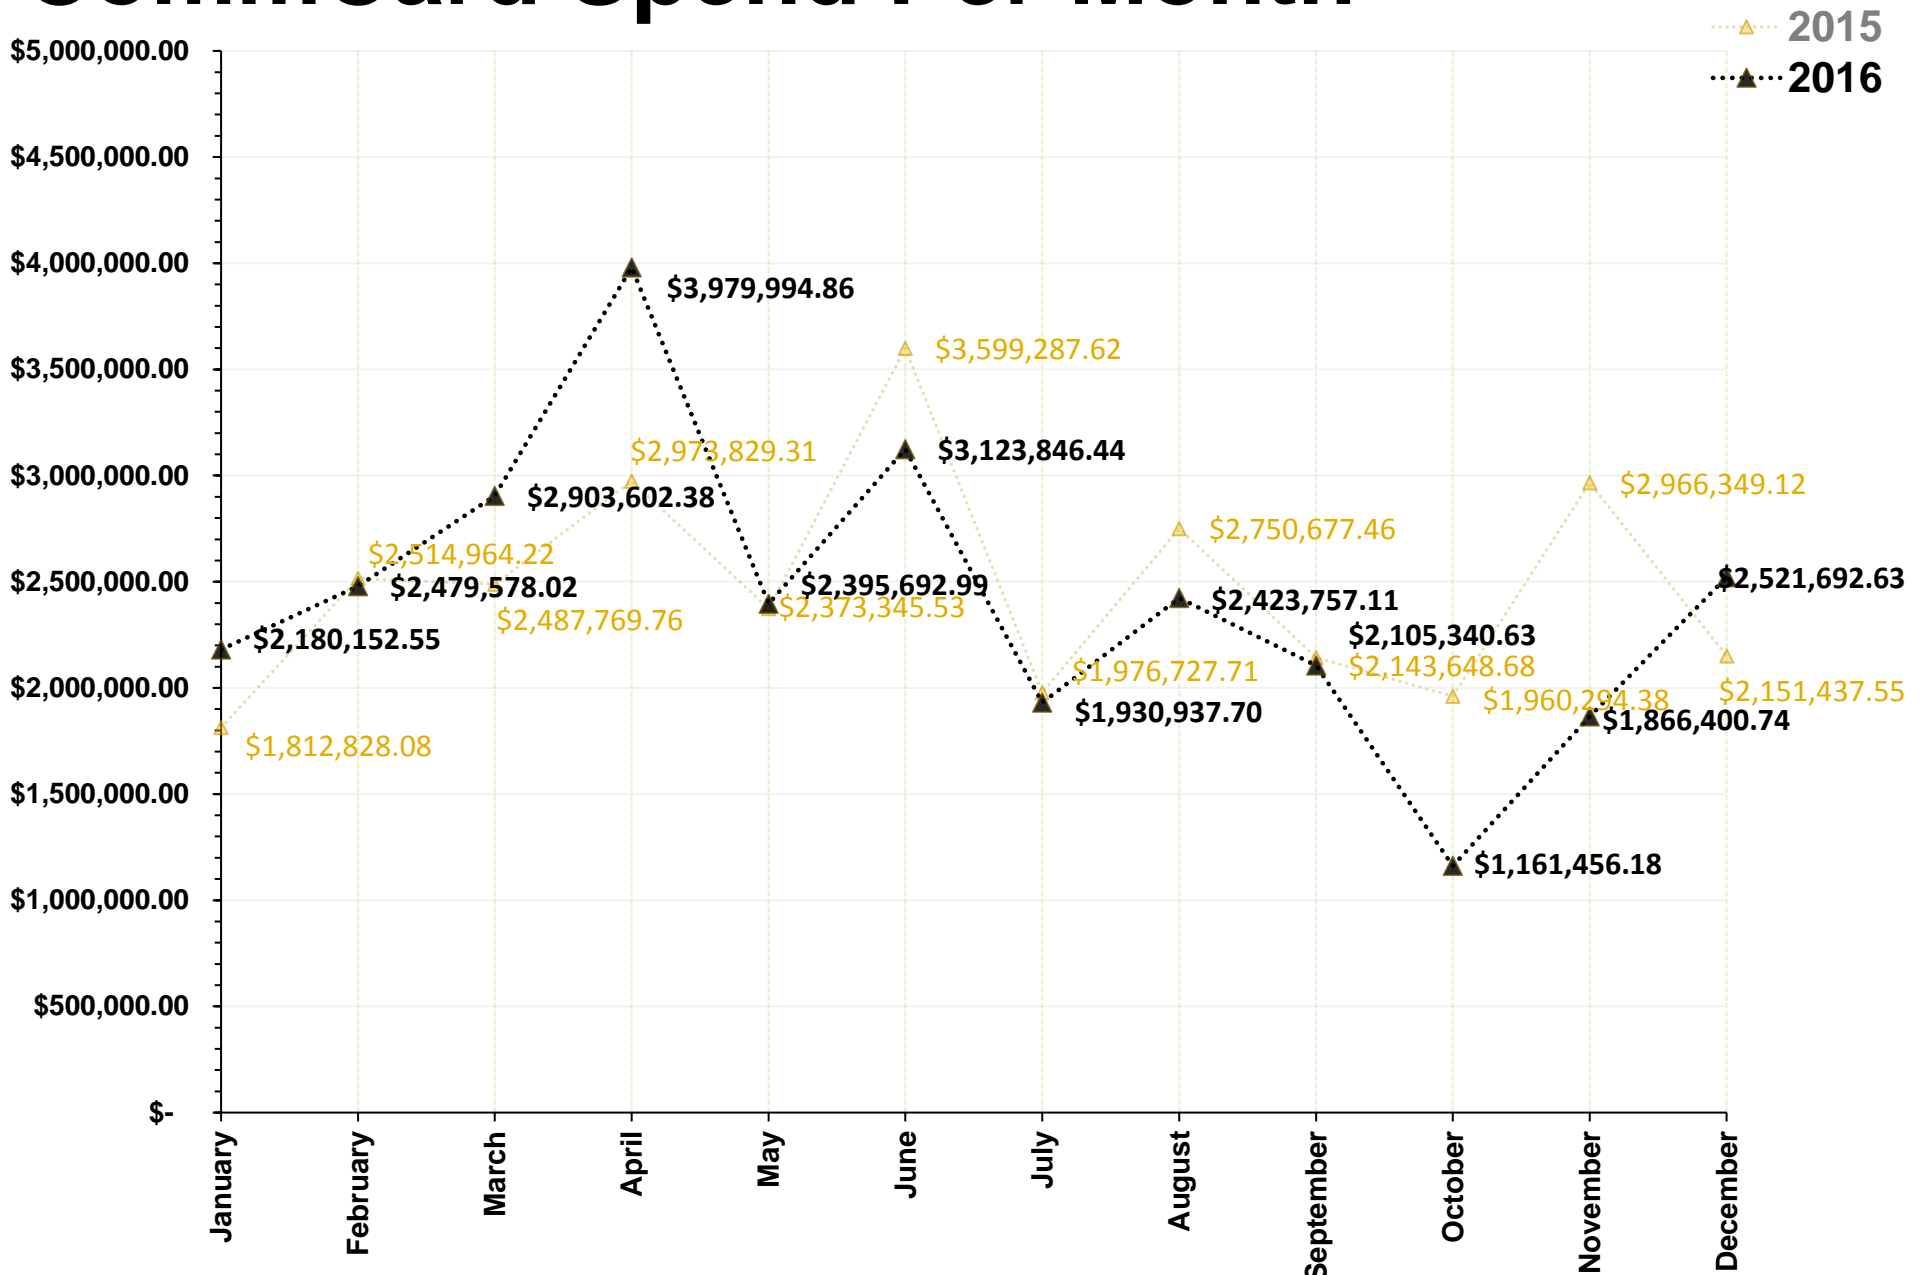

CommCard Spend Per Month

Calendar Years

Source: CommCard Monthly Spend Report

Calendar Year

Last Updated: January 13, 2017